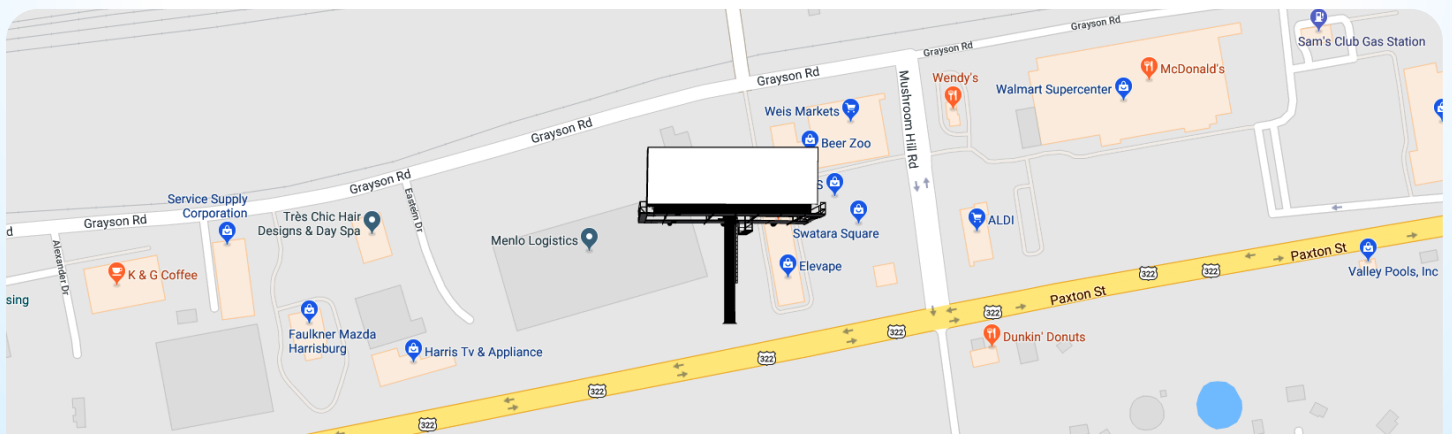

▶ GO DIGITAL

Advertising Strengths

For billboards to be effective placement is everything. This billboard is conveniently located on the busiest corridor between Harrisburg and Hershey allowing you to consistently capture transient, commuter and destination entertainment traffic.

The traffic pattern for this digital display leads to everything - Harrisburg and Hershey. The phenomenal, ongoing growth and development of this corridor will continue to increase the already indispensable value of this location making it an essential element of any marketing plan.

Location

Area: Harrisburg/Hershey
Roads: Route 322 East near Mushroom Hill Road intersection
Location: 40.259463, -76.777894
Size: 12'x48' Digital billboard
Weekly Impressions: 115,850 per spot

Each message is static for 6-7 seconds • Over 2,000 exposures per day • Over 60,000 exposures per month